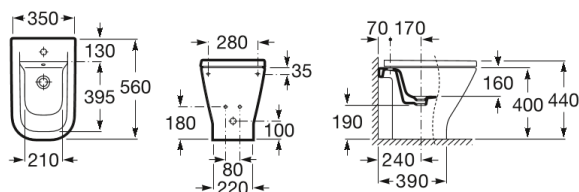

THE GAP

SQUARE - Vitreous china bidet

DIMENSIONS

Length 350 mm
 Width 560 mm
 Height 400 mm

COLOURS AND FINISHES

00 White

PRICE (VAT INCLUDED)

£336.59

TECHNICAL DRAWINGS

FEATURES

- Cover: Cover not included
- Installation type: Floor-standing
- Shape: Square
- Taphole configuration: 1 taphole

COMPATIBLE WITH

The Gap

The Gap collection provides a wide range of modern design options, including WCs, basins and bathroom vanity units to optimise any space. The extensive furniture range also includes perfect solutions for compact bathrooms as well base units for on countertop basins.